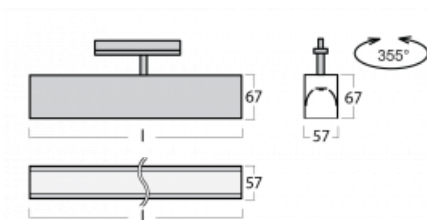

Luminaire

Lina60-T

04-600I-20GGD/830, W

The Lina60-T luminaires are based on the concept of Lina60 luminaires. In this case, however, the luminaires are installed in three-circuit tracks. These luminaires are suitable for supplementing accent lighting provided by other luminaires from our product range, for example Vali80-T. With its diffused light, Lina60-T helps to balance the lighting in the room by illuminating the communication zones, especially in the sales areas. The luminaires feature a support adapter in which the luminaire can be rotated along the Z axis thus modifying the arrangement of the system and also partially direct the light in a given space.

Technical drawing

Type of installation	3 circuit track
Light distribution	Direct
Luminaire shape	Linear
Colour of the luminaires	White
Material	Aluminium
Lifetime	L90/B50 50 000 hours
Warranty	5 years
Description of luminaires	Luminaire 3 circuit track
Dimensions	1127 mm × 57 mm × 67 mm
Weight	3.3 kg
Light source	LED MODUL
Type of optical system	Microprisma
Luminous flux*	2590 lm
Colour Temperature	3000 K warm white
Luminous efficacy	104 lm/W
MacAdam Light source	2
Colour rendering index	80
UGR max. X=4H Y=8H, $\rho=70,50,20$	21.9