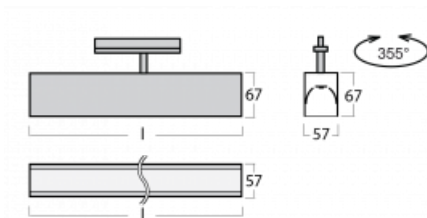

## Technical drawing

Type of installation	3 circuit track
Light distribution	Direct
Luminaire shape	Linear
Colour of the luminaires	Silver
Material	Aluminium
Lifetime	L90/B50 50 000 hours
Warranty	5 years
Description of luminaires	Luminaire 3 circuit track
Dimensions	1127 mm × 57 mm × 67 mm
Weight	3.3 kg
Light source	LED MODUL
Type of optical system	Microprisma
Luminous flux*	2590 lm
Colour Temperature	3000 K warm white
Luminous efficacy	104 lm/W
MacAdam Light source	2
Colour rendering index	80
UGR max. X=4H Y=8H, $\rho=70,50,20$	21.9