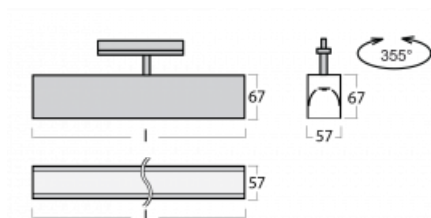

Luminaire

Lina60-T

04-600I-20GGD/830, S

The Lina60-T luminaires are based on the concept of Lina60 luminaires. In this case, however, the luminaires are installed in three-circuit tracks. These luminaires are suitable for supplementing accent lighting provided by other luminaires from our product range, for example Vali80-T. With its diffused light, Lina60-T helps to balance the lighting in the room by illuminating the communication zones, especially in the sales areas. The luminaires feature a support adapter in which the luminaire can be rotated along the Z axis thus modifying the arrangement of the system and also partially direct the light in a given space.

Technical drawing

Type of installation	3 circuit track
Light distribution	Direct
Luminaire shape	Linear
Colour of the luminaires	Silver
Material	Aluminium
Lifetime	L90/B50 50 000 hours
Warranty	60 months
Description of luminaires	Luminaire 3 circuit track
Dimensions	1127 mm × 57 mm × 67 mm
Weight	3.3 kg
Light source	LED MODUL
Type of optical system	Microprisma
Luminous flux	2590 lm ± 10 %
Colour Temperature	3000 K warm white
Luminous efficacy	104 lm/W
MacAdam Light source	2
Colour rendering index	80
UGR max. X=4H Y=8H, $\rho=70,50,20$	21.9