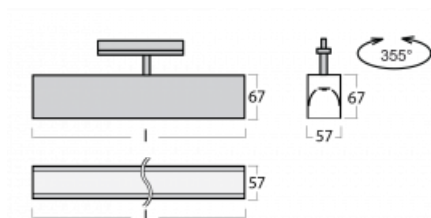

Luminaire

Lina60-T

04-600I-20GGD/830, B

The Lina60-T luminaires are based on the concept of Lina60 luminaires. In this case, however, the luminaires are installed in three-circuit tracks. These luminaires are suitable for supplementing accent lighting provided by other luminaires from our product range, for example Vali80-T. With its diffused light, Lina60-T helps to balance the lighting in the room by illuminating the communication zones, especially in the sales areas. The luminaires feature a support adapter in which the luminaire can be rotated along the Z axis thus modifying the arrangement of the system and also partially direct the light in a given space.

Technical drawing

Type of installation	3 circuit track
Light distribution	Direct
Luminaire shape	Linear
Colour of the luminaires	Black
Material	Aluminium
Lifetime	L90/B50 50 000 hours
Warranty	5 years
Description of luminaires	Luminaire 3 circuit track
Dimensions	1127 mm × 57 mm × 67 mm
Weight	3.3 kg
Light source	LED MODUL
Type of optical system	Microprisma
Luminous flux*	2590 lm
Colour Temperature	3000 K warm white
Luminous efficacy	104 lm/W
MacAdam Light source	2
Colour rendering index	80
UGR max. X=4H Y=8H, $\rho=70,50,20$	21.9