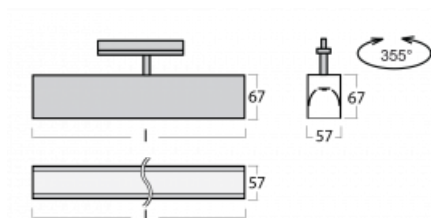

Luminaire

Lina60-T

04-600I-20GGD/830, B

The Lina60-T luminaires are based on the concept of Lina60 luminaires. In this case, however, the luminaires are installed in three-circuit tracks. These luminaires are suitable for supplementing accent lighting provided by other luminaires from our product range, for example Vali80-T. With its diffused light, Lina60-T helps to balance the lighting in the room by illuminating the communication zones, especially in the sales areas. The luminaires feature a support adapter in which the luminaire can be rotated along the Z axis thus modifying the arrangement of the system and also partially direct the light in a given space.

Technical drawing

Type of installation	3 circuit track
Light distribution	Direct
Luminaire shape	Linear
Colour of the luminaires	Black
Material	Aluminium
Lifetime	L90/B50 50 000 hours
Warranty	60 months
Description of luminaires	Luminaire 3 circuit track
Dimensions	1127 mm × 57 mm × 67 mm
Weight	3.3 kg
Light source	LED MODUL
Type of optical system	Microprisma
Luminous flux	2590 lm ± 10 %
Colour Temperature	3000 K warm white
Luminous efficacy	104 lm/W
MacAdam Light source	2
Colour rendering index	80
UGR max. X=4H Y=8H, $\rho=70,50,20$	21.9