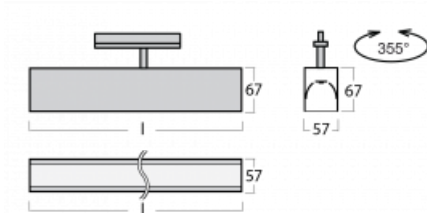

Technical drawing

Type of installation	3 circuit track
Light distribution	Direct
Luminaire shape	Linear
Colour of the luminaires	White
Material	Aluminium
Lifetime	L90/B50 50 000 hours
Warranty	60 months
Description of luminaires	Luminaire 3 circuit track
Dimensions	1127 mm × 57 mm × 67 mm
Light source	LED MODUL
Type of optical system	Microprisma
Luminous flux	940 lm ± 10 %
Colour Temperature	4000 K cool white
Luminous efficacy	121 lm/W
MacAdam Light source	2
Colour rendering index	80
UGR max. X=4H Y=8H, ρ=70,50,20	18.4