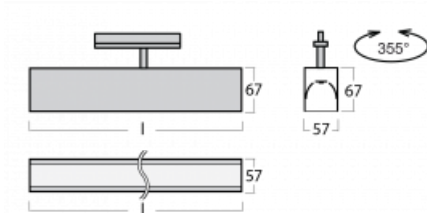

Luminaire

Lina60-T

04-600I-20GEE/840, W

The Lina60-T luminaires are based on the concept of Lina60 luminaires. In this case, however, the luminaires are installed in three-circuit tracks. These luminaires are suitable for supplementing accent lighting provided by other luminaires from our product range, for example Vali80-T. With its diffused light, Lina60-T helps to balance the lighting in the room by illuminating the communication zones, especially in the sales areas. The luminaires feature a support adapter in which the luminaire can be rotated along the Z axis thus modifying the arrangement of the system and also partially direct the light in a given space.

Technical drawing

Type of installation	3 circuit track
Light distribution	Direct
Luminaire shape	Linear
Colour of the luminaires	White
Material	Aluminium
Lifetime	L90/B50 50 000 hours
Warranty	60 months
Description of luminaires	Luminaire 3 circuit track
Dimensions	1127 mm × 57 mm × 67 mm
Light source	LED MODUL
Type of optical system	Microprisma
Luminous flux	940 lm ± 10 %
Colour Temperature	4000 K cool white
Luminous efficacy	121 lm/W
MacAdam Light source	2
Colour rendering index	80
UGR max. X=4H Y=8H, ρ=70,50,20	18.4