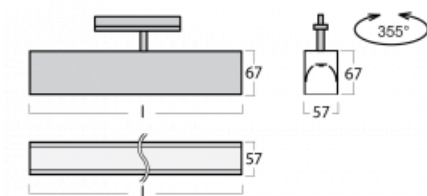

## Technical drawing

Type of installation	3 circuit track
Light distribution	Direct
Luminaire shape	Linear
Colour of the luminaires	Silver
Material	Aluminium
Lifetime	L90/B50 50 000 hours
Warranty	5 years
Description of luminaires	Luminaire 3 circuit track
Dimensions	1127 mm × 57 mm × 67 mm
Light source	LED MODUL
Type of optical system	Microprisma
Luminous flux*	940 lm
Colour Temperature	4000 K cool white
Luminous efficacy	121 lm/W
MacAdam Light source	2
Colour rendering index	80
UGR max. X=4H Y=8H, ρ=70,50,20	18.4