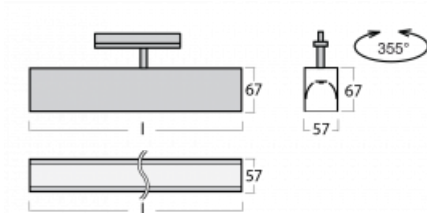

Luminaire

Lina60-T

04-600I-20GEE/840, S

The Lina60-T luminaires are based on the concept of Lina60 luminaires. In this case, however, the luminaires are installed in three-circuit tracks. These luminaires are suitable for supplementing accent lighting provided by other luminaires from our product range, for example Vali80-T. With its diffused light, Lina60-T helps to balance the lighting in the room by illuminating the communication zones, especially in the sales areas. The luminaires feature a support adapter in which the luminaire can be rotated along the Z axis thus modifying the arrangement of the system and also partially direct the light in a given space.

Technical drawing

Type of installation	3 circuit track
Light distribution	Direct
Luminaire shape	Linear
Colour of the luminaires	Silver
Material	Aluminium
Lifetime	L90/B50 50 000 hours
Warranty	60 months
Description of luminaires	Luminaire 3 circuit track
Dimensions	1127 mm × 57 mm × 67 mm
Light source	LED MODUL
Type of optical system	Microprisma
Luminous flux	940 lm ± 10 %
Colour Temperature	4000 K cool white
Luminous efficacy	121 lm/W
MacAdam Light source	2
Colour rendering index	80
UGR max. X=4H Y=8H, ρ=70,50,20	18.4