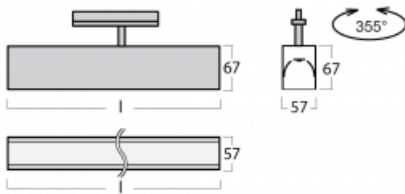

Luminaire

Lina60-T

04-600I-20GEE/840, B

The Lina60-T luminaires are based on the concept of Lina60 luminaires. In this case, however, the luminaires are installed in three-circuit tracks. These luminaires are suitable for supplementing accent lighting provided by other luminaires from our product range, for example Vali80-T. With its diffused light, Lina60-T helps to balance the lighting in the room by illuminating the communication zones, especially in the sales areas. The luminaires feature a support adapter in which the luminaire can be rotated along the Z axis thus modifying the arrangement of the system and also partially direct the light in a given space.

Technical drawing

Type of installation	3 circuit track
Light distribution	Direct
Luminaire shape	Linear
Colour of the luminaires	Black
Material	Aluminium
Lifetime	L90/B50 50 000 hours
Warranty	5 years
Description of luminaires	Luminaire 3 circuit track
Dimensions	1127 mm × 57 mm × 67 mm
Light source	LED MODUL
Type of optical system	Microprisma
Luminous flux*	940 lm
Colour Temperature	4000 K cool white
Luminous efficacy	121 lm/W
MacAdam Light source	2
Colour rendering index	80
UGR max. X=4H Y=8H, ρ=70,50,20	18.4