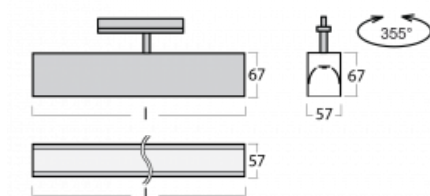

Luminaire

Lina60-T

04-600I-20GEE/840, B

The Lina60-T luminaires are based on the concept of Lina60 luminaires. In this case, however, the luminaires are installed in three-circuit tracks. These luminaires are suitable for supplementing accent lighting provided by other luminaires from our product range, for example Vali80-T. With its diffused light, Lina60-T helps to balance the lighting in the room by illuminating the communication zones, especially in the sales areas. The luminaires feature a support adapter in which the luminaire can be rotated along the Z axis thus modifying the arrangement of the system and also partially direct the light in a given space.

Technical drawing

| | |
|---------------------------|---------------------------|
| Type of installation | 3 circuit track |
| Light distribution | Direct |
| Luminaire shape | Linear |
| Colour of the luminaires | Black |
| Material | Aluminium |
| Lifetime | L90/B50 50 000 hours |
| Warranty | 5 years |
| Description of luminaires | Luminaire 3 circuit track |
| Dimensions | 1127 mm × 57 mm × 67 mm |
| Light source | LED MODUL |