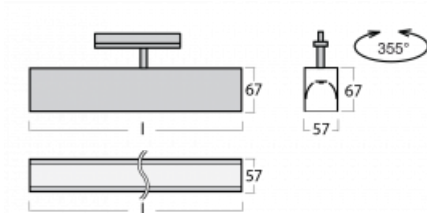

Luminaire

Lina60-T

04-600I-20GEE/830, W

The Lina60-T luminaires are based on the concept of Lina60 luminaires. In this case, however, the luminaires are installed in three-circuit tracks. These luminaires are suitable for supplementing accent lighting provided by other luminaires from our product range, for example Vali80-T. With its diffused light, Lina60-T helps to balance the lighting in the room by illuminating the communication zones, especially in the sales areas. The luminaires feature a support adapter in which the luminaire can be rotated along the Z axis thus modifying the arrangement of the system and also partially direct the light in a given space.

Technical drawing

Type of installation	3 circuit track
Light distribution	Direct
Luminaire shape	Linear
Colour of the luminaires	White
Material	Aluminium
Lifetime	L90/B50 50 000 hours
Warranty	60 months
Description of luminaires	Luminaire 3 circuit track
Dimensions	1127 mm × 57 mm × 67 mm
Light source	LED MODUL
Type of optical system	Microprisma
Luminous flux	900 lm ± 10 %
Colour Temperature	3000 K warm white
Luminous efficacy	115 lm/W
MacAdam Light source	2
Colour rendering index	80
UGR max. X=4H Y=8H, ρ=70,50,20	18.2