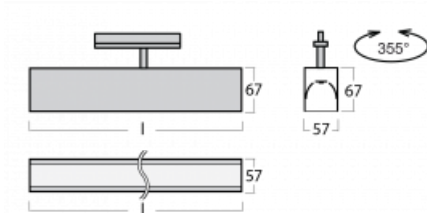

Luminaire

Lina60-T

04-600I-20GEE/830, W

The Lina60-T luminaires are based on the concept of Lina60 luminaires. In this case, however, the luminaires are installed in three-circuit tracks. These luminaires are suitable for supplementing accent lighting provided by other luminaires from our product range, for example Vali80-T. With its diffused light, Lina60-T helps to balance the lighting in the room by illuminating the communication zones, especially in the sales areas. The luminaires feature a support adapter in which the luminaire can be rotated along the Z axis thus modifying the arrangement of the system and also partially direct the light in a given space.

Technical drawing

Type of installation	3 circuit track
Light distribution	Direct
Luminaire shape	Linear
Colour of the luminaires	White
Material	Aluminium
Lifetime	L90/B50 50 000 hours
Warranty	5 years
Description of luminaires	Luminaire 3 circuit track
Dimensions	1127 mm × 57 mm × 67 mm
Light source	LED MODUL
Type of optical system	Microprisma
Luminous flux*	900 lm
Colour Temperature	3000 K warm white
Luminous efficacy	115 lm/W
MacAdam Light source	2
Colour rendering index	80
UGR max. X=4H Y=8H, ρ=70,50,20	18.2