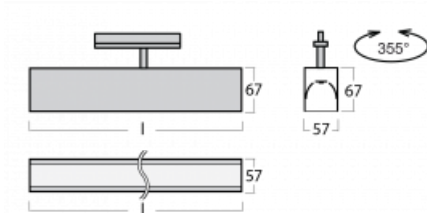

Luminaire

Lina60-T

04-600I-20GED/840, B

The Lina60-T luminaires are based on the concept of Lina60 luminaires. In this case, however, the luminaires are installed in three-circuit tracks. These luminaires are suitable for supplementing accent lighting provided by other luminaires from our product range, for example Vali80-T. With its diffused light, Lina60-T helps to balance the lighting in the room by illuminating the communication zones, especially in the sales areas. The luminaires feature a support adapter in which the luminaire can be rotated along the Z axis thus modifying the arrangement of the system and also partially direct the light in a given space.

Technical drawing

Type of installation	3 circuit track
Light distribution	Direct
Luminaire shape	Linear
Colour of the luminaires	Black
Material	Aluminium
Lifetime	L90/B50 50 000 hours
Warranty	5 years
Description of luminaires	Luminaire 3 circuit track
Dimensions	1127 mm × 57 mm × 67 mm
Light source	LED MODUL
Type of optical system	Microprisma
Luminous flux*	940 lm
Colour Temperature	4000 K cool white
Luminous efficacy	121 lm/W
MacAdam Light source	2
Colour rendering index	80
UGR max. X=4H Y=8H, ρ=70,50,20	18.4