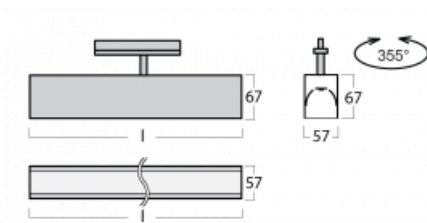

**Technical drawing**

Type of installation	3 circuit track
Light distribution	Direct
Luminaire shape	Linear
Colour of the luminaires	White
Material	Aluminium
Lifetime	L90/B50 50 000 hours
Warranty	5 years
Description of luminaires	Luminaire 3 circuit track
Dimensions	1127 mm × 57 mm × 67 mm
Light source	LED MODUL