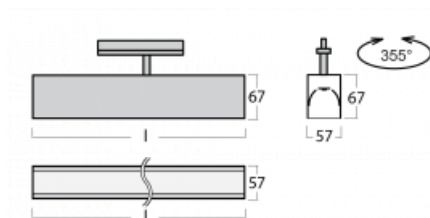

Luminaire

Lina60-T

04-600I-20GED/830, W

The Lina60-T luminaires are based on the concept of Lina60 luminaires. In this case, however, the luminaires are installed in three-circuit tracks. These luminaires are suitable for supplementing accent lighting provided by other luminaires from our product range, for example Vali80-T. With its diffused light, Lina60-T helps to balance the lighting in the room by illuminating the communication zones, especially in the sales areas. The luminaires feature a support adapter in which the luminaire can be rotated along the Z axis thus modifying the arrangement of the system and also partially direct the light in a given space.

Technical drawing

Type of installation	3 circuit track
Light distribution	Direct
Luminaire shape	Linear
Colour of the luminaires	White
Material	Aluminium
Lifetime	L90/B50 50 000 hours
Warranty	60 months
Description of luminaires	Luminaire 3 circuit track
Dimensions	1127 mm × 57 mm × 67 mm
Light source	LED MODUL