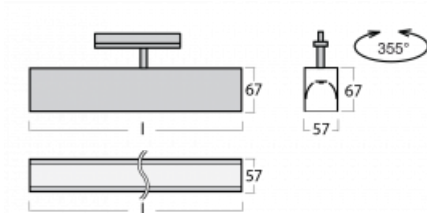

Luminaire

Lina60-T

04-600I-20GED/830, S

The Lina60-T luminaires are based on the concept of Lina60 luminaires. In this case, however, the luminaires are installed in three-circuit tracks. These luminaires are suitable for supplementing accent lighting provided by other luminaires from our product range, for example Vali80-T. With its diffused light, Lina60-T helps to balance the lighting in the room by illuminating the communication zones, especially in the sales areas. The luminaires feature a support adapter in which the luminaire can be rotated along the Z axis thus modifying the arrangement of the system and also partially direct the light in a given space.

Technical drawing

Type of installation	3 circuit track
Light distribution	Direct
Luminaire shape	Linear
Colour of the luminaires	Silver
Material	Aluminium
Lifetime	L90/B50 50 000 hours
Warranty	5 years
Description of luminaires	Luminaire 3 circuit track
Dimensions	1127 mm × 57 mm × 67 mm
Light source	LED MODUL
Type of optical system	Microprisma
Luminous flux*	900 lm
Colour Temperature	3000 K warm white
Luminous efficacy	115 lm/W
MacAdam Light source	2
Colour rendering index	80
UGR max. X=4H Y=8H, ρ=70,50,20	18.2