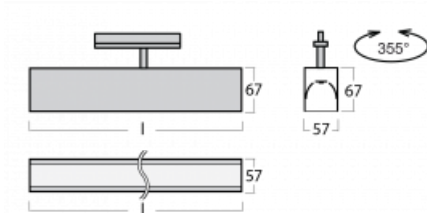

## Technical drawing

Type of installation	3 circuit track
Light distribution	Direct
Luminaire shape	Linear
Colour of the luminaires	Silver
Material	Aluminium
Lifetime	L90/B50 50 000 hours
Warranty	60 months
Description of luminaires	Luminaire 3 circuit track
Dimensions	1127 mm × 57 mm × 67 mm
Light source	LED MODUL
Type of optical system	Microprisma
Luminous flux	900 lm ± 10 %
Colour Temperature	3000 K warm white
Luminous efficacy	115 lm/W
MacAdam Light source	2
Colour rendering index	80
UGR max. X=4H Y=8H, ρ=70,50,20	18.2