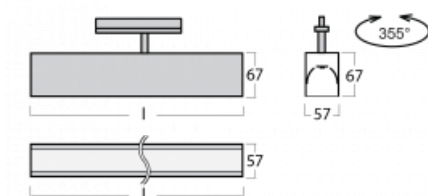

Luminaire

Lina60-T

04-600I-20GED/830, B

The Lina60-T luminaires are based on the concept of Lina60 luminaires. In this case, however, the luminaires are installed in three-circuit tracks. These luminaires are suitable for supplementing accent lighting provided by other luminaires from our product range, for example Vali80-T. With its diffused light, Lina60-T helps to balance the lighting in the room by illuminating the communication zones, especially in the sales areas. The luminaires feature a support adapter in which the luminaire can be rotated along the Z axis thus modifying the arrangement of the system and also partially direct the light in a given space.

Technical drawing

Type of installation	3 circuit track
Light distribution	Direct
Luminaire shape	Linear
Colour of the luminaires	Black
Material	Aluminium
Lifetime	L90/B50 50 000 hours
Warranty	5 years
Description of luminaires	Luminaire 3 circuit track
Dimensions	1127 mm × 57 mm × 67 mm
Light source	LED MODUL
Type of optical system	Microprisma
Luminous flux*	900 lm
Colour Temperature	3000 K warm white
Luminous efficacy	115 lm/W
MacAdam Light source	2
Colour rendering index	80
UGR max. X=4H Y=8H, ρ=70,50,20	18.2