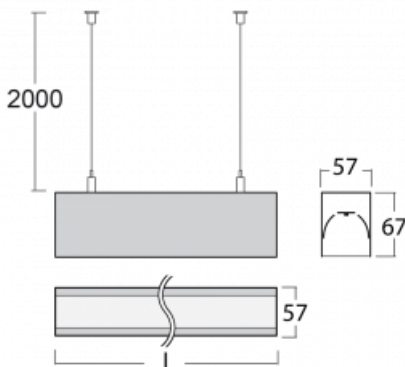

# Lina60

04-500I-80GGM3/830, W

**EPD<sup>®</sup>**

You will appreciate the L-Click system on the Lina60 with direct light distribution, which effectively saves you both time and money. How? The module simply clicks into the profile, so a lot of work is saved during assembly. This solution also prevents the direct touch of the LED technology and lengthens its operating life. In addition to great power output, the luminaire also has a great price. It will find its use in commercial, social and public spaces.

**Technical drawing**

Type of installation	Suspended
Light distribution	Direct
Luminaire shape	Linear
Colour of the luminaires	White
Material	Aluminium
Lifetime	L90/B50 50 000 hours
Warranty	5 years
Description of luminaires	Luminaire suspended
Dimensions	4493 mm × 57 mm × 67 mm
Light source	LED MODUL
Type of optical system	Microprisma
Luminous flux*	10390 lm
Colour Temperature	3000 K warm white
Luminous efficacy	105 lm/W
MacAdam Light source	2
Colour rendering index	80
UGR max. X=4H Y=8H, ρ=70,50,20	21.9