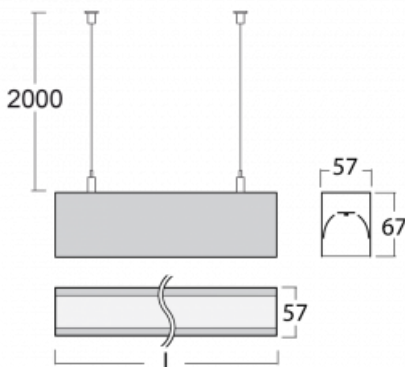

# Lina60

04-500I-80GETD/840, B

**EPD®**

You will appreciate the L-Click system on the Lina60 with direct light distribution, which effectively saves you both time and money. How? The module simply clicks into the profile, so a lot of work is saved during assembly. This solution also prevents the direct touch of the LED technology and lengthens its operating life. In addition to great power output, the luminaire also has a great price. It will find its use in commercial, social and public spaces.

**Technical drawing**

Type of installation	Suspended
Light distribution	Direct
Luminaire shape	Linear
Colour of the luminaires	Black
Material	Aluminium
Lifetime	L90/B50 50 000 hours
Warranty	5 years
Description of luminaires	Luminaire suspended
Dimensions	4493 mm × 57 mm × 67 mm
Light source	LED MODUL
Type of optical system	Microprisma
Luminous flux*	3790 lm
Colour Temperature	4000 K cool white
Luminous efficacy	121 lm/W
MacAdam Light source	2
Colour rendering index	80
UGR max. X=4H Y=8H, ρ=70,50,20	18.4