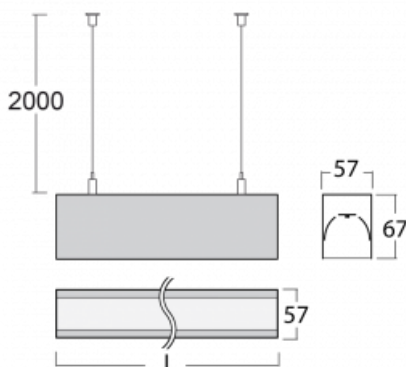

# Lina60

04-500I-30GGD/830, W

**EPD<sup>®</sup>**

You will appreciate the L-Click system on the Lina60 with direct light distribution, which effectively saves you both time and money. How? The module simply clicks into the profile, so a lot of work is saved during assembly. This solution also prevents the direct touch of the LED technology and lengthens its operating life. In addition to great power output, the luminaire also has a great price. It will find its use in commercial, social and public spaces.

**Technical drawing**

Type of installation	Suspended
Light distribution	Direct
Luminaire shape	Linear
Colour of the luminaires	White
Material	Aluminium
Lifetime	L90/B50 50 000 hours
Warranty	60 months
Description of luminaires	Luminaire suspended
Dimensions	1688 mm × 57 mm × 67 mm
Weight	4.4 kg
Light source	LED MODUL
Type of optical system	Microprisma
Luminous flux	3890 lm ± 10 %
Colour Temperature	3000 K warm white
Luminous efficacy	105 lm/W
MacAdam Light source	2
Colour rendering index	80
UGR max. X=4H Y=8H, $\rho=70,50,20$	21.9