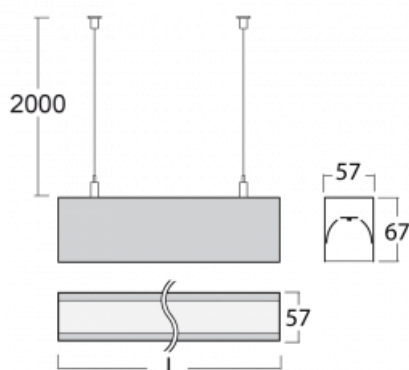

# Lina60

04-500I-20GED/830, W

EPD®

You will appreciate the L-Click system on the Lina60 with direct light distribution, which effectively saves you both time and money. How? The module simply clicks into the profile, so a lot of work is saved during assembly. This solution also prevents the direct touch of the LED technology and lengthens its operating life. In addition to great power output, the luminaire also has a great price. It will find its use in commercial, social and public spaces.

## Technical drawing

Type of installation	Suspended
Light distribution	Direct
Luminaire shape	Linear
Colour of the luminaires	White
Material	Aluminium
Lifetime	L90/B50 50 000 hours
Warranty	60 months
Description of luminaires	Luminaire suspended
Dimensions	1127 mm × 57 mm × 67 mm
Weight	3.1 kg
Light source	LED MODUL
Type of optical system	Microprisma
Luminous flux	900 lm ± 10 %
Colour Temperature	3000 K warm white
Luminous efficacy	115 lm/W
MacAdam Light source	2
Colour rendering index	80
UGR max. X=4H Y=8H, $\rho=70,50,20$	18.2