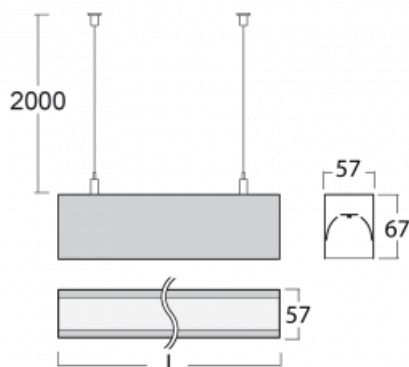

# Lina60

04-500I-15GGE/840, B

EPD®

You will appreciate the L-Click system on the Lina60 with direct light distribution, which effectively saves you both time and money. How? The module simply clicks into the profile, so a lot of work is saved during assembly. This solution also prevents the direct touch of the LED technology and lengthens its operating life. In addition to great power output, the luminaire also has a great price. It will find its use in commercial, social and public spaces.

## Technical drawing

Type of installation	Suspended
Light distribution	Direct
Luminaire shape	Linear
Colour of the luminaires	Black
Material	Aluminium
Lifetime	L90/B50 50 000 hours
Warranty	5 years
Description of luminaires	Luminaire suspended
Dimensions	847 mm × 57 mm × 67 mm
Weight	2.7 kg
Light source	LED MODUL
Type of optical system	Microprisma
Luminous flux*	2040 lm
Colour Temperature	4000 K cool white
Luminous efficacy	110 lm/W
MacAdam Light source	2
Colour rendering index	80
UGR max. X=4H Y=8H, $\rho=70,50,20$	22.1