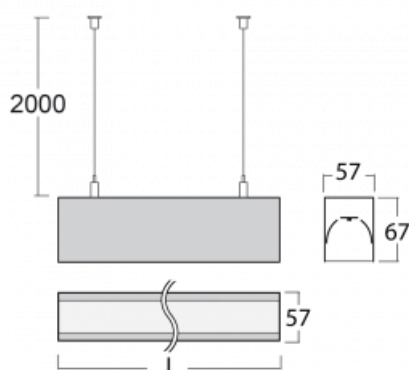

# Lina60

04-500I-15GGE/830, S

EPD®

You will appreciate the L-Click system on the Lina60 with direct light distribution, which effectively saves you both time and money. How? The module simply clicks into the profile, so a lot of work is saved during assembly. This solution also prevents the direct touch of the LED technology and lengthens its operating life. In addition to great power output, the luminaire also has a great price. It will find its use in commercial, social and public spaces.

## Technical drawing

Type of installation	Suspended
Light distribution	Direct
Luminaire shape	Linear
Colour of the luminaires	Silver
Material	Aluminium
Lifetime	L90/B50 50 000 hours
Warranty	5 years
Description of luminaires	Luminaire suspended
Dimensions	847 mm × 57 mm × 67 mm
Weight	2.7 kg
Light source	LED MODUL
Type of optical system	Microprisma
Luminous flux*	1950 lm
Colour Temperature	3000 K warm white
Luminous efficacy	105 lm/W
MacAdam Light source	2
Colour rendering index	80
UGR max. X=4H Y=8H, $\rho=70,50,20$	21.9