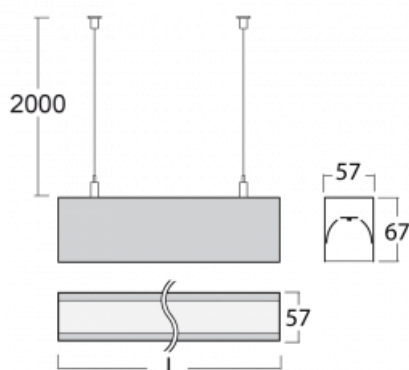

# Lina60

04-500I-15GEE/830, B

EPD®

You will appreciate the L-Click system on the Lina60 with direct light distribution, which effectively saves you both time and money. How? The module simply clicks into the profile, so a lot of work is saved during assembly. This solution also prevents the direct touch of the LED technology and lengthens its operating life. In addition to great power output, the luminaire also has a great price. It will find its use in commercial, social and public spaces.

## Technical drawing

Type of installation	Suspended
Light distribution	Direct
Luminaire shape	Linear
Colour of the luminaires	Black
Material	Aluminium
Lifetime	L90/B50 50 000 hours
Warranty	5 years
Description of luminaires	Luminaire suspended
Dimensions	847 mm × 57 mm × 67 mm
Weight	2.7 kg
Light source	LED MODUL
Type of optical system	Microprisma
Luminous flux*	670 lm
Colour Temperature	3000 K warm white
Luminous efficacy	114 lm/W
MacAdam Light source	2
Colour rendering index	80
UGR max. X=4H Y=8H, $\rho=70,50,20$	18.2