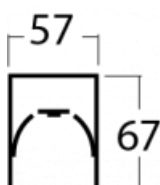

## Technical drawing

Type of installation	Surface
Light distribution	Direct
Luminaire shape	Linear
Colour of the luminaires	Black
Material	Aluminium
Lifetime	L90/B50 50 000 hours
Warranty	5 years
Description of luminaires	Luminaire surface
Dimensions	4493 mm × 57 mm × 67 mm
Weight	11 kg
Light source	LED MODUL
Type of optical system	Microprisma
Luminous flux*	3790 lm
Colour Temperature	4000 K cool white
Luminous efficacy	121 lm/W
MacAdam Light source	2
Colour rendering index	80
UGR max. X=4H Y=8H, $\rho=70,50,20$	18.4