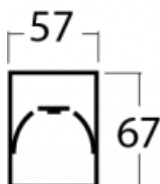

## Technical drawing

Type of installation	Surface
Light distribution	Direct
Luminaire shape	Linear
Colour of the luminaires	Silver
Material	Aluminium
Lifetime	L90/B50 50 000 hours
Warranty	5 years
Description of luminaires	Luminaire surface
Dimensions	2249 mm × 57 mm × 67 mm
Weight	5.4 kg
Light source	LED MODUL
Type of optical system	Microprisma
Luminous flux*	5450 lm
Colour Temperature	4000 K cool white
Luminous efficacy	110 lm/W
MacAdam Light source	2
Colour rendering index	80
UGR max. X=4H Y=8H, $\rho=70,50,20$	22.1