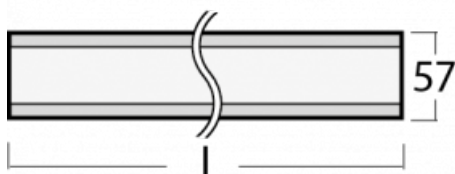

# Lina60

04-200I-40GGTD/840, S

EPD®

You will appreciate the L-Click system on the Lina60 with direct light distribution, which effectively saves you both time and money. How? The module simply clicks into the profile, so a lot of work is saved during assembly. This solution also prevents the direct touch of the LED technology and lengthens its operating life. In addition to great power output, the luminaire also has a great price. It will find its use in commercial, social and public spaces.

## Technical drawing

Type of installation	Surface
Light distribution	Direct
Luminaire shape	Linear
Colour of the luminaires	Silver
Material	Aluminium
Lifetime	L90/B50 50 000 hours
Warranty	5 years
Description of luminaires	Luminaire surface
Dimensions	2249 mm × 57 mm × 67 mm
Weight	5.4 kg
Light source	LED MODUL
Type of optical system	Microprisma
Luminous flux*	5450 lm
Colour Temperature	4000 K cool white
Luminous efficacy	110 lm/W
MacAdam Light source	2
Colour rendering index	80
UGR max. X=4H Y=8H, $\rho=70,50,20$	22.1