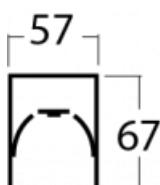

## Technical drawing

Type of installation	Surface
Light distribution	Direct
Luminaire shape	Linear
Colour of the luminaires	Black
Material	Aluminium
Lifetime	L90/B50 50 000 hours
Warranty	5 years
Description of luminaires	Luminaire surface
Dimensions	2249 mm × 57 mm × 67 mm
Weight	5.6 kg
Light source	LED MODUL
Type of optical system	Microprisma
Luminous flux*	5450 lm
Colour Temperature	4000 K cool white
Luminous efficacy	110 lm/W
MacAdam Light source	2
Colour rendering index	80
UGR max. X=4H Y=8H, $\rho=70,50,20$	22.1