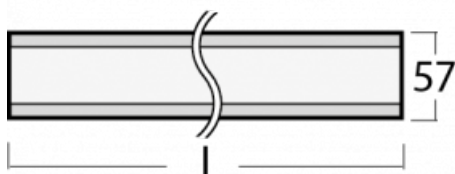

# Lina60

04-200I-40GGM/840, B

EPD®

You will appreciate the L-Click system on the Lina60 with direct light distribution, which effectively saves you both time and money. How? The module simply clicks into the profile, so a lot of work is saved during assembly. This solution also prevents the direct touch of the LED technology and lengthens its operating life. In addition to great power output, the luminaire also has a great price. It will find its use in commercial, social and public spaces.

## Technical drawing

Type of installation	Surface
Light distribution	Direct
Luminaire shape	Linear
Colour of the luminaires	Black
Material	Aluminium
Lifetime	L90/B50 50 000 hours
Warranty	5 years
Description of luminaires	Luminaire surface
Dimensions	2249 mm × 57 mm × 67 mm
Weight	5.6 kg
Light source	LED MODUL
Type of optical system	Microprisma
Luminous flux*	5450 lm
Colour Temperature	4000 K cool white
Luminous efficacy	110 lm/W
MacAdam Light source	2
Colour rendering index	80
UGR max. X=4H Y=8H, $\rho=70,50,20$	22.1