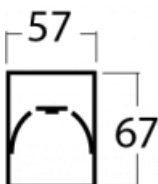

## Technical drawing

|  |                         |
|--|-------------------------|
| Type of installation                   | Surface                 |
| Light distribution                     | Direct                  |
| Luminaire shape                        | Linear                  |
| Colour of the luminaires               | Silver                  |
| Material                               | Aluminium               |
| Lifetime                               | L90/B50 50 000 hours    |
| Warranty                               | 5 years                 |
| Description of luminaires              | Luminaire surface       |
| Dimensions                             | 1408 mm × 57 mm × 67 mm |
| Weight                                 | 4.5 kg                  |
| Light source                           | LED MODUL               |
| Type of optical system                 | Microprisma             |
| Luminous flux*                         | 1130 lm                 |
| Colour Temperature                     | 3000 K warm white       |
| Luminous efficacy                      | 115 lm/W                |
| MacAdam Light source                   | 2                       |
| Colour rendering index                 | 80                      |
| UGR max. X=4H<br>Y=8H, $\rho=70,50,20$ | 18.2                    |