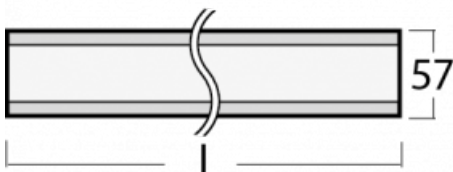

# Lina60

04-200I-25GEM/830, S

EPD®

You will appreciate the L-Click system on the Lina60 with direct light distribution, which effectively saves you both time and money. How? The module simply clicks into the profile, so a lot of work is saved during assembly. This solution also prevents the direct touch of the LED technology and lengthens its operating life. In addition to great power output, the luminaire also has a great price. It will find its use in commercial, social and public spaces.

## Technical drawing

|  |                         |
|--|-------------------------|
| Type of installation                   | Surface                 |
| Light distribution                     | Direct                  |
| Luminaire shape                        | Linear                  |
| Colour of the luminaires               | Silver                  |
| Material                               | Aluminium               |
| Lifetime                               | L90/B50 50 000 hours    |
| Warranty                               | 5 years                 |
| Description of luminaires              | Luminaire surface       |
| Dimensions                             | 1408 mm × 57 mm × 67 mm |
| Weight                                 | 4.5 kg                  |
| Light source                           | LED MODUL               |
| Type of optical system                 | Microprisma             |
| Luminous flux*                         | 1130 lm                 |
| Colour Temperature                     | 3000 K warm white       |
| Luminous efficacy                      | 115 lm/W                |
| MacAdam Light source                   | 2                       |
| Colour rendering index                 | 80                      |
| UGR max. X=4H<br>Y=8H, $\rho=70,50,20$ | 18.2                    |