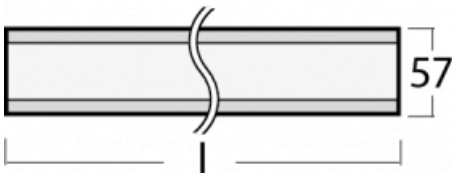

# Lina60

04-200I-20GGTD/830, W

**EPD®**

You will appreciate the L-Click system on the Lina60 with direct light distribution, which effectively saves you both time and money. How? The module simply clicks into the profile, so a lot of work is saved during assembly. This solution also prevents the direct touch of the LED technology and lengthens its operating life. In addition to great power output, the luminaire also has a great price. It will find its use in commercial, social and public spaces.

**Technical drawing**

|  |                         |
|--|-------------------------|
| Type of installation                   | Surface                 |
| Light distribution                     | Direct                  |
| Luminaire shape                        | Linear                  |
| Colour of the luminaires               | White                   |
| Material                               | Aluminium               |
| Lifetime                               | L90/B50 50 000 hours    |
| Warranty                               | 60 months               |
| Description of luminaires              | Luminaire surface       |
| Dimensions                             | 1127 mm × 57 mm × 67 mm |
| Weight                                 | 2.96 kg                 |
| Light source                           | LED MODUL               |
| Type of optical system                 | Microprisma             |
| Luminous flux                          | 2590 lm ± 10 %          |
| Colour Temperature                     | 3000 K warm white       |
| Luminous efficacy                      | 104 lm/W                |
| MacAdam Light source                   | 2                       |
| Colour rendering index                 | 80                      |
| UGR max. X=4H<br>Y=8H, $\rho=70,50,20$ | 21.9                    |