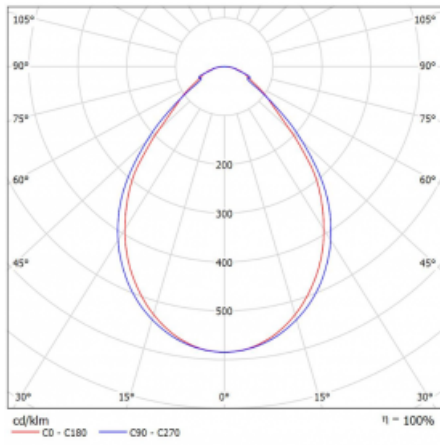

Curve

Luminaire power input 24.8 W ± 10 %

Connection of the luminaires DALI or by switch (touch dimm) dimmable

Electrical voltage 220-240V

Frequency 50/60Hz

⊕ CE IP 40