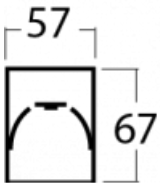

**Technical drawing**

|  |                         |
|--|-------------------------|
| Type of installation                   | Surface                 |
| Light distribution                     | Direct                  |
| Luminaire shape                        | Linear                  |
| Colour of the luminaires               | White                   |
| Material                               | Aluminium               |
| Lifetime                               | L90/B50 50 000 hours    |
| Warranty                               | 60 months               |
| Description of luminaires              | Luminaire surface       |
| Dimensions                             | 1127 mm × 57 mm × 67 mm |
| Weight                                 | 2.96 kg                 |
| Light source                           | LED MODUL               |
| Type of optical system                 | Microprisma             |
| Luminous flux                          | 2590 lm ± 10 %          |
| Colour Temperature                     | 3000 K warm white       |
| Luminous efficacy                      | 104 lm/W                |
| MacAdam Light source                   | 2                       |
| Colour rendering index                 | 80                      |
| UGR max. X=4H<br>Y=8H, $\rho=70,50,20$ | 21.9                    |