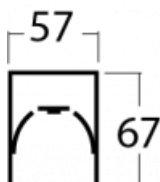

## Technical drawing

Type of installation	Surface
Light distribution	Direct
Luminaire shape	Linear
Colour of the luminaires	White
Material	Aluminium
Lifetime	L90/B50 50 000 hours
Warranty	5 years
Description of luminaires	Luminaire surface
Dimensions	1127 mm × 57 mm × 67 mm
Weight	2.9 kg
Light source	LED MODUL
Type of optical system	Microprisma
Luminous flux*	940 lm
Colour Temperature	4000 K cool white
Luminous efficacy	121 lm/W
MacAdam Light source	2
Colour rendering index	80
UGR max. X=4H Y=8H, $\rho=70,50,20$	18.4