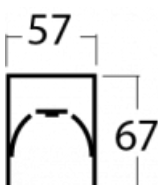

## Technical drawing

Type of installation	Surface
Light distribution	Direct
Luminaire shape	Linear
Colour of the luminaires	Black
Material	Aluminium
Lifetime	L90/B50 50 000 hours
Warranty	60 months
Description of luminaires	Luminaire surface
Dimensions	847 mm × 57 mm × 67 mm
Weight	2.3 kg
Light source	LED MODUL
Type of optical system	Microprisma
Luminous flux	2040 lm ± 10 %
Colour Temperature	4000 K cool white
Luminous efficacy	110 lm/W
MacAdam Light source	2
Colour rendering index	80
UGR max. X=4H Y=8H, $\rho=70,50,20$	22.1