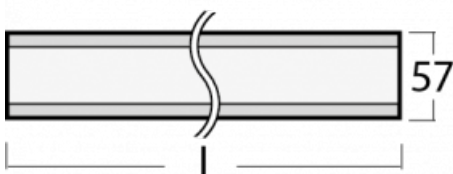

# Lina60

04-200I-15GEE/830, B

EPD®

You will appreciate the L-Click system on the Lina60 with direct light distribution, which effectively saves you both time and money. How? The module simply clicks into the profile, so a lot of work is saved during assembly. This solution also prevents the direct touch of the LED technology and lengthens its operating life. In addition to great power output, the luminaire also has a great price. It will find its use in commercial, social and public spaces.

## Technical drawing

Type of installation	Surface
Light distribution	Direct
Luminaire shape	Linear
Colour of the luminaires	Black
Material	Aluminium
Lifetime	L90/B50 50 000 hours
Warranty	60 months
Description of luminaires	Luminaire surface
Dimensions	847 mm × 57 mm × 67 mm
Weight	2.3 kg
Light source	LED MODUL
Type of optical system	Microprisma
Luminous flux	670 lm ± 10 %
Colour Temperature	3000 K warm white
Luminous efficacy	114 lm/W
MacAdam Light source	2
Colour rendering index	80
UGR max. X=4H Y=8H, $\rho=70,50,20$	18.2