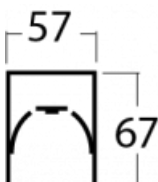

## Technical drawing

Type of installation	Surface
Light distribution	Direct
Luminaire shape	Linear
Colour of the luminaires	Black
Material	Aluminium
Lifetime	L90/B50 50 000 hours
Warranty	60 months
Description of luminaires	Luminaire surface
Dimensions	847 mm × 57 mm × 67 mm
Weight	2.3 kg
Light source	LED MODUL
Type of optical system	Microprisma
Luminous flux	670 lm ± 10 %
Colour Temperature	3000 K warm white
Luminous efficacy	114 lm/W
MacAdam Light source	2
Colour rendering index	80
UGR max. X=4H Y=8H, $\rho=70,50,20$	18.2