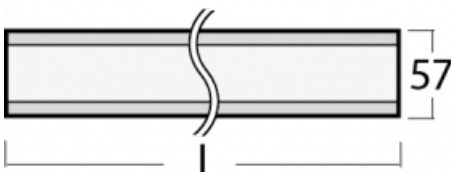

# Lina60

04-200I-10GEE/830, S

**EPD<sup>®</sup>**

You will appreciate the L-Click system on the Lina60 with direct light distribution, which effectively saves you both time and money. How? The module simply clicks into the profile, so a lot of work is saved during assembly. This solution also prevents the direct touch of the LED technology and lengthens its operating life. In addition to great power output, the luminaire also has a great price. It will find its use in commercial, social and public spaces.

**Technical drawing**

Type of installation	Surface
Light distribution	Direct
Luminaire shape	Linear
Colour of the luminaires	Silver
Material	Aluminium
Lifetime	L90/B50 50 000 hours
Warranty	60 months
Description of luminaires	Luminaire surface
Dimensions	566 mm × 57 mm × 67 mm
Light source	LED MODUL
Type of optical system	Microprisma
Luminous flux	450 lm ± 10 %
Colour Temperature	3000 K warm white
Luminous efficacy	115 lm/W
MacAdam Light source	2
Colour rendering index	80
UGR max. X=4H Y=8H, ρ=70,50,20	18.2