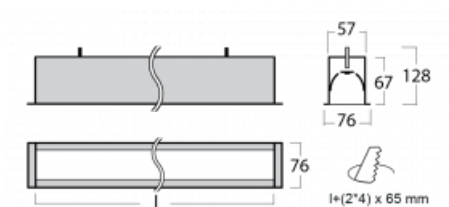

# Lina60

04-000K-50GEM3/840, W

EPD®

You will appreciate the L-Click system on the Lina60 with direct light distribution, which effectively saves you both time and money. How? The module simply clicks into the profile, so a lot of work is saved during assembly. This solution also prevents the direct touch of the LED technology and lengthens its operating life. In addition to great power output, the luminaire also has a great price. It will find its use in commercial, social and public spaces.

## Technical drawing

Type of installation	Recessed
Light distribution	Direct
Luminaire shape	Linear
Colour of the luminaires	White
Material	Aluminium
Lifetime	L90/B50 50 000 hours
Warranty	60 months
Description of luminaires	Luminaire recessed
Dimensions	2825 mm × 76 mm × 67 mm
Light source	LED MODUL
Type of optical system	Opal diffuser
Luminous flux	5340 lm ± 10 %
Colour Temperature	4000 K cool white
Luminous efficacy	144 lm/W
MacAdam Light source	2
Colour rendering index	80
UGR max. X=4H Y=8H, ρ=70,50,20	25.1