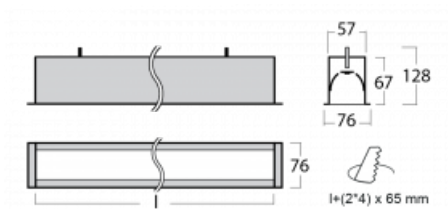

# Lina60

04-000K-30GETD/840, W

EPD®

You will appreciate the L-Click system on the Lina60 with direct light distribution, which effectively saves you both time and money. How? The module simply clicks into the profile, so a lot of work is saved during assembly. This solution also prevents the direct touch of the LED technology and lengthens its operating life. In addition to great power output, the luminaire also has a great price. It will find its use in commercial, social and public spaces.

## Technical drawing

Type of installation	Recessed
Light distribution	Direct
Luminaire shape	Linear
Colour of the luminaires	White
Material	Aluminium
Lifetime	L90/B50 50 000 hours
Warranty	60 months
Description of luminaires	Luminaire recessed
Dimensions	1703 mm × 76 mm × 67 mm
Light source	LED MODUL
Type of optical system	Opal diffuser
Luminous flux	3200 lm ± 10 %
Colour Temperature	4000 K cool white
Luminous efficacy	144 lm/W
MacAdam Light source	2
Colour rendering index	80
UGR max. X=4H Y=8H, ρ=70,50,20	25.1