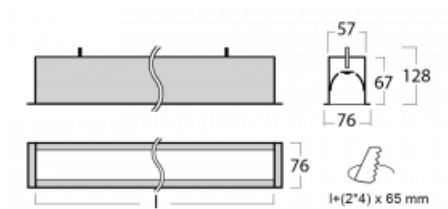

# Lina60

04-000K-30GEM/840, W

EPD®

You will appreciate the L-Click system on the Lina60 with direct light distribution, which effectively saves you both time and money. How? The module simply clicks into the profile, so a lot of work is saved during assembly. This solution also prevents the direct touch of the LED technology and lengthens its operating life. In addition to great power output, the luminaire also has a great price. It will find its use in commercial, social and public spaces.

## Technical drawing

Type of installation	Recessed
Light distribution	Direct
Luminaire shape	Linear
Colour of the luminaires	White
Material	Aluminium
Lifetime	L90/B50 50 000 hours
Warranty	60 months
Description of luminaires	Luminaire recessed
Dimensions	1703 mm × 76 mm × 67 mm
Light source	LED MODUL
Type of optical system	Opal diffuser
Luminous flux	3200 lm ± 10 %
Colour Temperature	4000 K cool white
Luminous efficacy	144 lm/W
MacAdam Light source	2
Colour rendering index	80
UGR max. X=4H Y=8H, ρ=70,50,20	25.1