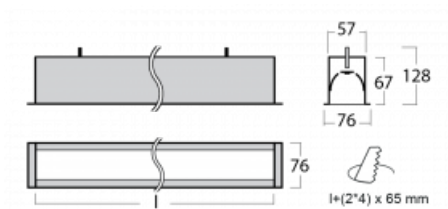

# Lina60

04-000K-30GEM/830, W

EPD®

You will appreciate the L-Click system on the Lina60 with direct light distribution, which effectively saves you both time and money. How? The module simply clicks into the profile, so a lot of work is saved during assembly. This solution also prevents the direct touch of the LED technology and lengthens its operating life. In addition to great power output, the luminaire also has a great price. It will find its use in commercial, social and public spaces.

## Technical drawing

Type of installation	Recessed
Light distribution	Direct
Luminaire shape	Linear
Colour of the luminaires	White
Material	Aluminium
Lifetime	L90/B50 50 000 hours
Warranty	5 years
Description of luminaires	Luminaire recessed
Dimensions	1703 mm × 76 mm × 67 mm
Light source	LED MODUL
Type of optical system	Opal diffuser
Luminous flux*	3050 lm
Colour Temperature	3000 K warm white
Luminous efficacy	137 lm/W
MacAdam Light source	2
Colour rendering index	80
UGR max. X=4H Y=8H, ρ=70,50,20	24.9