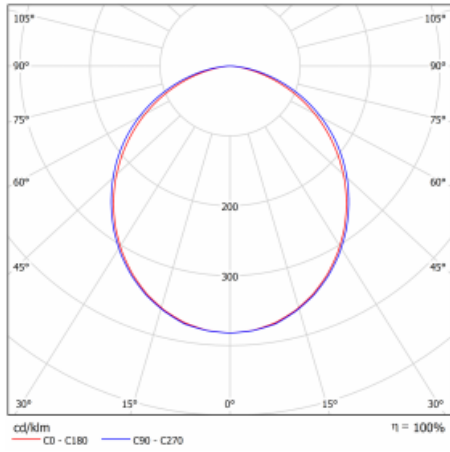

Curve

Luminaire power input 31 W ± 10 %

Connection of the luminaires DALI or by switch (touch dimm) dimmable

Electrical voltage 220-240V

Frequency 50/60Hz

⊕ CE IP 40