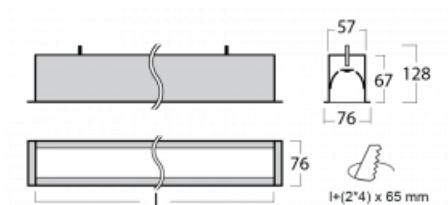

# Lina60

04-000K-25GETD/830, W

EPD®

You will appreciate the L-Click system on the Lina60 with direct light distribution, which effectively saves you both time and money. How? The module simply clicks into the profile, so a lot of work is saved during assembly. This solution also prevents the direct touch of the LED technology and lengthens its operating life. In addition to great power output, the luminaire also has a great price. It will find its use in commercial, social and public spaces.

## Technical drawing

|  |                         |
|--|-------------------------|
| Type of installation                   | Recessed                |
| Light distribution                     | Direct                  |
| Luminaire shape                        | Linear                  |
| Colour of the luminaires               | White                   |
| Material                               | Aluminium               |
| Lifetime                               | L90/B50 50 000 hours    |
| Warranty                               | 60 months               |
| Description of luminaires              | Luminaire recessed      |
| Dimensions                             | 1423 mm × 76 mm × 67 mm |
| Weight                                 | 3.8 kg                  |
| Light source                           | LED MODUL               |
| Type of optical system                 | Opal diffuser           |
| Luminous flux                          | 2540 lm ± 10 %          |
| Colour Temperature                     | 3000 K warm white       |
| Luminous efficacy                      | 137 lm/W                |
| MacAdam Light source                   | 2                       |
| Colour rendering index                 | 80                      |
| UGR max. X=4H<br>Y=8H, $\rho=70,50,20$ | 24.2                    |