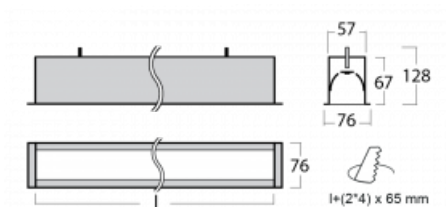

# Lina60

04-000K-20GEM/830, S

EPD®

You will appreciate the L-Click system on the Lina60 with direct light distribution, which effectively saves you both time and money. How? The module simply clicks into the profile, so a lot of work is saved during assembly. This solution also prevents the direct touch of the LED technology and lengthens its operating life. In addition to great power output, the luminaire also has a great price. It will find its use in commercial, social and public spaces.

## Technical drawing

Type of installation	Recessed
Light distribution	Direct
Luminaire shape	Linear
Colour of the luminaires	Silver
Material	Aluminium
Lifetime	L90/B50 50 000 hours
Warranty	60 months
Description of luminaires	Luminaire recessed
Dimensions	1142 mm × 76 mm × 67 mm
Light source	LED MODUL
Type of optical system	Opal diffuser
Luminous flux	2030 lm ± 10 %
Colour Temperature	3000 K warm white
Luminous efficacy	122 lm/W
MacAdam Light source	2
Colour rendering index	80
UGR max. X=4H Y=8H, ρ=70,50,20	24.9