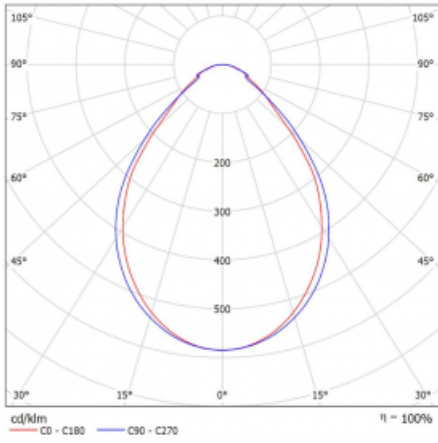

Curve

Luminaire power input* 99.2 W

Connection of the luminaires ON/OFF + 3h emergency

Electrical voltage 220-240V

Frequency 50/60Hz

⊕ CE IP 40

*±10 %