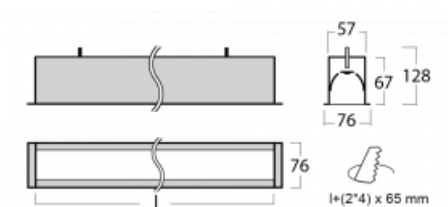

# Lina60

04-000I-80GGM3/830, W

EPD®

You will appreciate the L-Click system on the Lina60 with direct light distribution, which effectively saves you both time and money. How? The module simply clicks into the profile, so a lot of work is saved during assembly. This solution also prevents the direct touch of the LED technology and lengthens its operating life. In addition to great power output, the luminaire also has a great price. It will find its use in commercial, social and public spaces.

## Technical drawing

Type of installation	Recessed
Light distribution	Direct
Luminaire shape	Linear
Colour of the luminaires	White
Material	Aluminium
Lifetime	L90/B50 50 000 hours
Warranty	5 years
Description of luminaires	Luminaire recessed
Dimensions	4508 mm × 76 mm × 67 mm
Light source	LED MODUL
Type of optical system	Microprisma
Luminous flux*	10390 lm
Colour Temperature	3000 K warm white
Luminous efficacy	105 lm/W
MacAdam Light source	2
Colour rendering index	80
UGR max. X=4H Y=8H, ρ=70,50,20	21.9