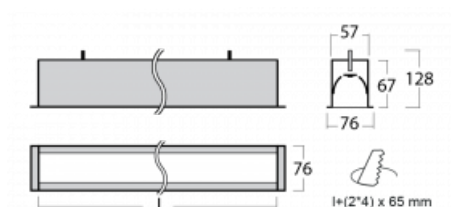

# Lina60

04-000I-80GGM/830, W

EPD®

You will appreciate the L-Click system on the Lina60 with direct light distribution, which effectively saves you both time and money. How? The module simply clicks into the profile, so a lot of work is saved during assembly. This solution also prevents the direct touch of the LED technology and lengthens its operating life. In addition to great power output, the luminaire also has a great price. It will find its use in commercial, social and public spaces.

## Technical drawing

Type of installation	Recessed
Light distribution	Direct
Luminaire shape	Linear
Colour of the luminaires	White
Material	Aluminium
Lifetime	L90/B50 50 000 hours
Warranty	5 years
Description of luminaires	Luminaire recessed
Dimensions	4508 mm × 76 mm × 67 mm
Light source	LED MODUL
Type of optical system	Microprisma
Luminous flux*	10390 lm
Colour Temperature	3000 K warm white
Luminous efficacy	105 lm/W
MacAdam Light source	2
Colour rendering index	80
UGR max. X=4H Y=8H, ρ=70,50,20	21.9