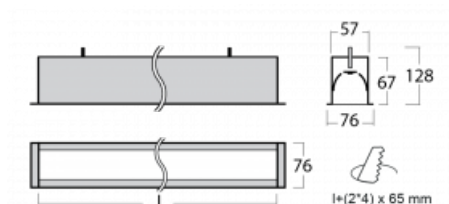

# Lina60

04-000I-80GEM/840, W

EPD®

You will appreciate the L-Click system on the Lina60 with direct light distribution, which effectively saves you both time and money. How? The module simply clicks into the profile, so a lot of work is saved during assembly. This solution also prevents the direct touch of the LED technology and lengthens its operating life. In addition to great power output, the luminaire also has a great price. It will find its use in commercial, social and public spaces.

## Technical drawing

Type of installation	Recessed
Light distribution	Direct
Luminaire shape	Linear
Colour of the luminaires	White
Material	Aluminium
Lifetime	L90/B50 50 000 hours
Warranty	60 months
Description of luminaires	Luminaire recessed
Dimensions	4508 mm × 76 mm × 67 mm
Light source	LED MODUL
Type of optical system	Microprisma
Luminous flux	3790 lm ± 10 %
Colour Temperature	4000 K cool white
Luminous efficacy	121 lm/W
MacAdam Light source	2
Colour rendering index	80
UGR max. X=4H Y=8H, ρ=70,50,20	18.4