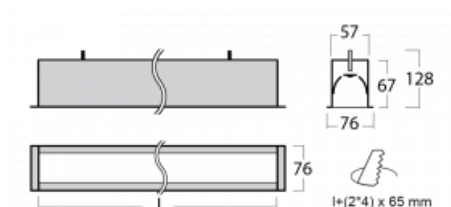

# Lina60

04-000I-60GETD/830, B

EPD®

You will appreciate the L-Click system on the Lina60 with direct light distribution, which effectively saves you both time and money. How? The module simply clicks into the profile, so a lot of work is saved during assembly. This solution also prevents the direct touch of the LED technology and lengthens its operating life. In addition to great power output, the luminaire also has a great price. It will find its use in commercial, social and public spaces.

## Technical drawing

Type of installation	Recessed
Light distribution	Direct
Luminaire shape	Linear
Colour of the luminaires	Black
Material	Aluminium
Lifetime	L90/B50 50 000 hours
Warranty	5 years
Description of luminaires	Luminaire recessed
Dimensions	3386 mm × 76 mm × 67 mm
Light source	LED MODUL
Type of optical system	Microprisma
Luminous flux*	2700 lm
Colour Temperature	3000 K warm white
Luminous efficacy	115 lm/W
MacAdam Light source	2
Colour rendering index	80
UGR max. X=4H Y=8H, ρ=70,50,20	18.2