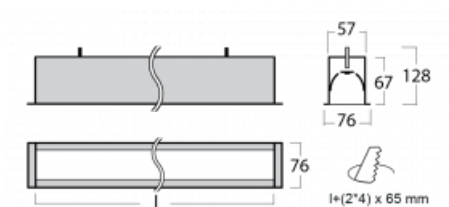

# Lina60

04-000I-60GEM/840, W

EPD®

You will appreciate the L-Click system on the Lina60 with direct light distribution, which effectively saves you both time and money. How? The module simply clicks into the profile, so a lot of work is saved during assembly. This solution also prevents the direct touch of the LED technology and lengthens its operating life. In addition to great power output, the luminaire also has a great price. It will find its use in commercial, social and public spaces.

## Technical drawing

Type of installation	Recessed
Light distribution	Direct
Luminaire shape	Linear
Colour of the luminaires	White
Material	Aluminium
Lifetime	L90/B50 50 000 hours
Warranty	5 years
Description of luminaires	Luminaire recessed
Dimensions	3386 mm × 76 mm × 67 mm
Light source	LED MODUL
Type of optical system	Microprisma
Luminous flux*	2840 lm
Colour Temperature	4000 K cool white
Luminous efficacy	121 lm/W
MacAdam Light source	2
Colour rendering index	80
UGR max. X=4H Y=8H, ρ=70,50,20	18.4