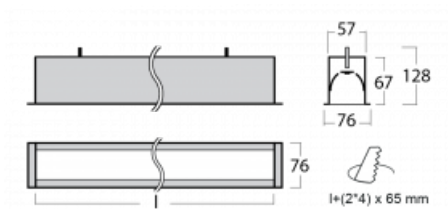

# Lina60

04-000I-50GGM/840, W

EPD®

You will appreciate the L-Click system on the Lina60 with direct light distribution, which effectively saves you both time and money. How? The module simply clicks into the profile, so a lot of work is saved during assembly. This solution also prevents the direct touch of the LED technology and lengthens its operating life. In addition to great power output, the luminaire also has a great price. It will find its use in commercial, social and public spaces.

## Technical drawing

Type of installation	Recessed
Light distribution	Direct
Luminaire shape	Linear
Colour of the luminaires	White
Material	Aluminium
Lifetime	L90/B50 50 000 hours
Warranty	5 years
Description of luminaires	Luminaire recessed
Dimensions	2825 mm × 76 mm × 67 mm
Light source	LED MODUL
Type of optical system	Microprisma
Luminous flux*	6820 lm
Colour Temperature	4000 K cool white
Luminous efficacy	110 lm/W
MacAdam Light source	2
Colour rendering index	80
UGR max. X=4H Y=8H, ρ=70,50,20	22.1