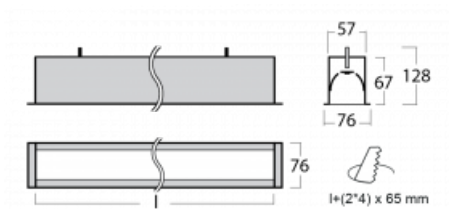

# Lina60

04-000I-50GETD/840, B

EPD®

You will appreciate the L-Click system on the Lina60 with direct light distribution, which effectively saves you both time and money. How? The module simply clicks into the profile, so a lot of work is saved during assembly. This solution also prevents the direct touch of the LED technology and lengthens its operating life. In addition to great power output, the luminaire also has a great price. It will find its use in commercial, social and public spaces.

## Technical drawing

Type of installation	Recessed
Light distribution	Direct
Luminaire shape	Linear
Colour of the luminaires	Black
Material	Aluminium
Lifetime	L90/B50 50 000 hours
Warranty	5 years
Description of luminaires	Luminaire recessed
Dimensions	2825 mm × 76 mm × 67 mm
Light source	LED MODUL
Type of optical system	Microprisma
Luminous flux*	2370 lm
Colour Temperature	4000 K cool white
Luminous efficacy	122 lm/W
MacAdam Light source	2
Colour rendering index	80
UGR max. X=4H Y=8H, ρ=70,50,20	18.4