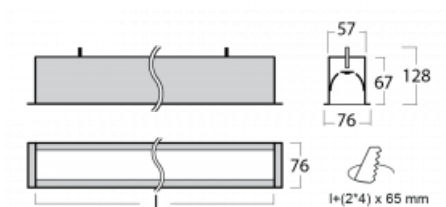

Luminaire

Lina60

04-000I-50GEM3/840, S

EPD®

You will appreciate the L-Click system on the Lina60 with direct light distribution, which effectively saves you both time and money. How? The module simply clicks into the profile, so a lot of work is saved during assembly. This solution also prevents the direct touch of the LED technology and lengthens its operating life. In addition to great power output, the luminaire also has a great price. It will find its use in commercial, social and public spaces.

Technical drawing

Type of installation	Recessed
Light distribution	Direct
Luminaire shape	Linear
Colour of the luminaires	Silver
Material	Aluminium
Lifetime	L90/B50 50 000 hours
Warranty	5 years
Description of luminaires	Luminaire recessed
Dimensions	2825 mm × 76 mm × 67 mm
Light source	LED MODUL
Type of optical system	Microprisma
Luminous flux*	2370 lm
Colour Temperature	4000 K cool white
Luminous efficacy	122 lm/W
MacAdam Light source	2
Colour rendering index	80
UGR max. X=4H Y=8H, ρ=70,50,20	18.4