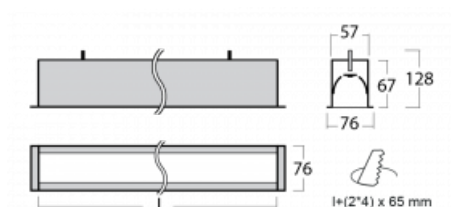

# Lina60

04-000I-50GEM/830, W

EPD®

You will appreciate the L-Click system on the Lina60 with direct light distribution, which effectively saves you both time and money. How? The module simply clicks into the profile, so a lot of work is saved during assembly. This solution also prevents the direct touch of the LED technology and lengthens its operating life. In addition to great power output, the luminaire also has a great price. It will find its use in commercial, social and public spaces.

## Technical drawing

Type of installation	Recessed
Light distribution	Direct
Luminaire shape	Linear
Colour of the luminaires	White
Material	Aluminium
Lifetime	L90/B50 50 000 hours
Warranty	5 years
Description of luminaires	Luminaire recessed
Dimensions	2825 mm × 76 mm × 67 mm
Light source	LED MODUL
Type of optical system	Microprisma
Luminous flux	2250 lm ± 10 %
Colour Temperature	3000 K warm white
Luminous efficacy	115 lm/W
MacAdam Light source	2
Colour rendering index	80
UGR max. X=4H Y=8H, ρ=70,50,20	18.2