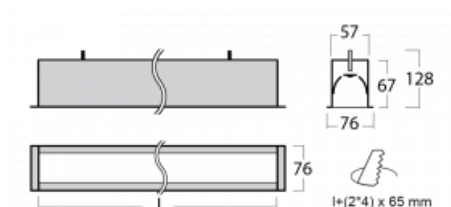

# Lina60

04-000I-40GGM/830, W

EPD®

You will appreciate the L-Click system on the Lina60 with direct light distribution, which effectively saves you both time and money. How? The module simply clicks into the profile, so a lot of work is saved during assembly. This solution also prevents the direct touch of the LED technology and lengthens its operating life. In addition to great power output, the luminaire also has a great price. It will find its use in commercial, social and public spaces.

## Technical drawing

Type of installation	Recessed
Light distribution	Direct
Luminaire shape	Linear
Colour of the luminaires	White
Material	Aluminium
Lifetime	L90/B50 50 000 hours
Warranty	2 years
Description of luminaires	Luminaire recessed
Dimensions	2264 mm × 76 mm × 67 mm
Light source	LED MODUL
Type of optical system	Microprisma
Luminous flux*	5190 lm
Colour Temperature	3000 K warm white
Luminous efficacy	105 lm/W
MacAdam Light source	2
Colour rendering index	80
UGR max. X=4H Y=8H, ρ=70,50,20	21.9