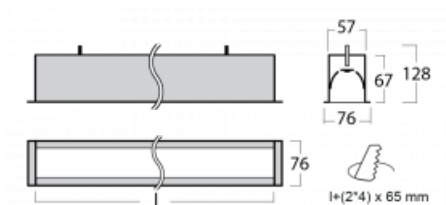

Luminaire

Lina60

04-000I-40GGE/830, B

EPD®

You will appreciate the L-Click system on the Lina60 with direct light distribution, which effectively saves you both time and money. How? The module simply clicks into the profile, so a lot of work is saved during assembly. This solution also prevents the direct touch of the LED technology and lengthens its operating life. In addition to great power output, the luminaire also has a great price. It will find its use in commercial, social and public spaces.

Technical drawing

Type of installation	Recessed
Light distribution	Direct
Luminaire shape	Linear
Colour of the luminaires	Black
Material	Aluminium
Lifetime	L90/B50 50 000 hours
Warranty	60 months
Description of luminaires	Luminaire recessed
Dimensions	2264 mm × 76 mm × 67 mm
Weight	6.3 kg
Light source	LED MODUL
Type of optical system	Microprisma
Luminous flux	5190 lm ± 10 %
Colour Temperature	3000 K warm white
Luminous efficacy	105 lm/W
MacAdam Light source	2
Colour rendering index	80
UGR max. X=4H Y=8H, $\rho=70,50,20$	21.9