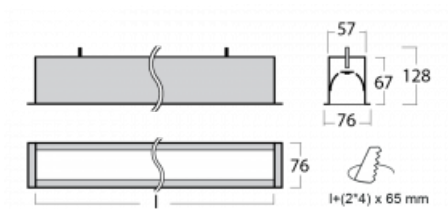

# Lina60

04-000I-40GETD/830, S

EPD®

You will appreciate the L-Click system on the Lina60 with direct light distribution, which effectively saves you both time and money. How? The module simply clicks into the profile, so a lot of work is saved during assembly. This solution also prevents the direct touch of the LED technology and lengthens its operating life. In addition to great power output, the luminaire also has a great price. It will find its use in commercial, social and public spaces.

## Technical drawing

Type of installation	Recessed
Light distribution	Direct
Luminaire shape	Linear
Colour of the luminaires	Silver
Material	Aluminium
Lifetime	L90/B50 50 000 hours
Warranty	5 years
Description of luminaires	Luminaire recessed
Dimensions	2264 mm × 76 mm × 67 mm
Light source	LED MODUL
Type of optical system	Microprisma
Luminous flux*	1800 lm
Colour Temperature	3000 K warm white
Luminous efficacy	115 lm/W
MacAdam Light source	2
Colour rendering index	80
UGR max. X=4H Y=8H, ρ=70,50,20	18.2