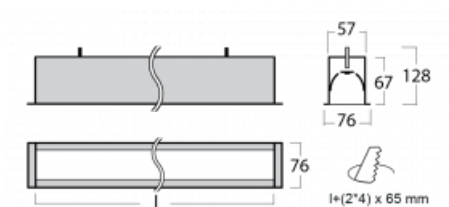

# Lina60

04-000I-40GEM3/840, W

EPD®

You will appreciate the L-Click system on the Lina60 with direct light distribution, which effectively saves you both time and money. How? The module simply clicks into the profile, so a lot of work is saved during assembly. This solution also prevents the direct touch of the LED technology and lengthens its operating life. In addition to great power output, the luminaire also has a great price. It will find its use in commercial, social and public spaces.

## Technical drawing

Type of installation	Recessed
Light distribution	Direct
Luminaire shape	Linear
Colour of the luminaires	White
Material	Aluminium
Lifetime	L90/B50 50 000 hours
Warranty	5 years
Description of luminaires	Luminaire recessed
Dimensions	2264 mm × 76 mm × 67 mm
Light source	LED MODUL
Type of optical system	Microprisma
Luminous flux*	1890 lm
Colour Temperature	4000 K cool white
Luminous efficacy	121 lm/W
MacAdam Light source	2
Colour rendering index	80
UGR max. X=4H Y=8H, ρ=70,50,20	18.4