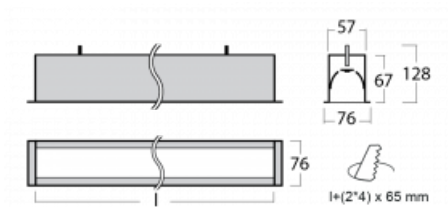

# Lina60

04-000I-40GEM/830, S

You will appreciate the L-Click system on the Lina60 with direct light distribution, which effectively saves you both time and money. How? The module simply clicks into the profile, so a lot of work is saved during assembly. This solution also prevents the direct touch of the LED technology and lengthens its operating life. In addition to great power output, the luminaire also has a great price. It will find its use in commercial, social and public spaces.

### Technical drawing

Type of installation	Recessed
Light distribution	Direct
Luminaire shape	Linear
Colour of the luminaires	Silver
Material	Aluminium
Lifetime	L90/B50 50 000 hours
Warranty	60 months
Description of luminaires	Luminaire recessed
Dimensions	2264 mm × 76 mm × 67 mm
Light source	LED MODUL
Type of optical system	Microprisma
Luminous flux	1800 lm ± 10 %
Colour Temperature	3000 K warm white
Luminous efficacy	115 lm/W
MacAdam Light source	2
Colour rendering index	80
UGR max. X=4H Y=8H, ρ=70,50,20	18.2