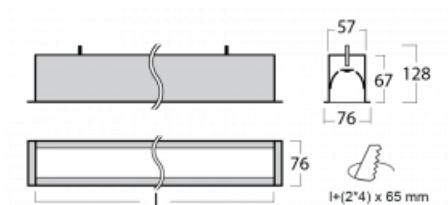

Luminaire

Lina60

04-000I-40GEE/830, B

EPD®

You will appreciate the L-Click system on the Lina60 with direct light distribution, which effectively saves you both time and money. How? The module simply clicks into the profile, so a lot of work is saved during assembly. This solution also prevents the direct touch of the LED technology and lengthens its operating life. In addition to great power output, the luminaire also has a great price. It will find its use in commercial, social and public spaces.

Technical drawing

Type of installation	Recessed
Light distribution	Direct
Luminaire shape	Linear
Colour of the luminaires	Black
Material	Aluminium
Lifetime	L90/B50 50 000 hours
Warranty	5 years
Description of luminaires	Luminaire recessed
Dimensions	2264 mm × 76 mm × 67 mm
Weight	5.4 kg
Light source	LED MODUL
Type of optical system	Microprisma
Luminous flux*	1800 lm
Colour Temperature	3000 K warm white
Luminous efficacy	115 lm/W
MacAdam Light source	2
Colour rendering index	80
UGR max. X=4H Y=8H, $\rho=70,50,20$	18.2

Luminaire power input*	15.6 W
Connection of the luminaires	ON/OFF
Electrical voltage	220-240V
Frequency	50/60Hz

   IP 40

*±10 %

Downloads

Installation instructions

Photos