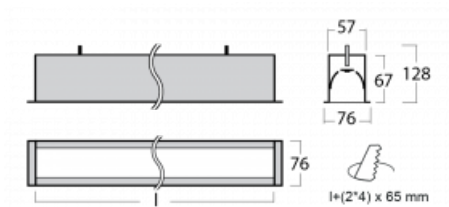

Luminaire

Lina60

04-000I-35GGE/830, B

EPD®

You will appreciate the L-Click system on the Lina60 with direct light distribution, which effectively saves you both time and money. How? The module simply clicks into the profile, so a lot of work is saved during assembly. This solution also prevents the direct touch of the LED technology and lengthens its operating life. In addition to great power output, the luminaire also has a great price. It will find its use in commercial, social and public spaces.

Technical drawing

Type of installation	Recessed
Light distribution	Direct
Luminaire shape	Linear
Colour of the luminaires	Black
Material	Aluminium
Lifetime	L90/B50 50 000 hours
Warranty	5 years
Description of luminaires	Luminaire recessed
Dimensions	1984 mm × 76 mm × 67 mm
Weight	5.5 kg
Light source	LED MODUL
Type of optical system	Microprisma
Luminous flux*	4540 lm
Colour Temperature	3000 K warm white
Luminous efficacy	105 lm/W
MacAdam Light source	2
Colour rendering index	80
UGR max. X=4H Y=8H, $\rho=70,50,20$	21.9

Luminaire power input*	43.4 W
Connection of the luminaires	ON/OFF
Electrical voltage	220-240V
Frequency	50/60Hz

   IP 40

*±10 %

Downloads

Installation instructions

Photos